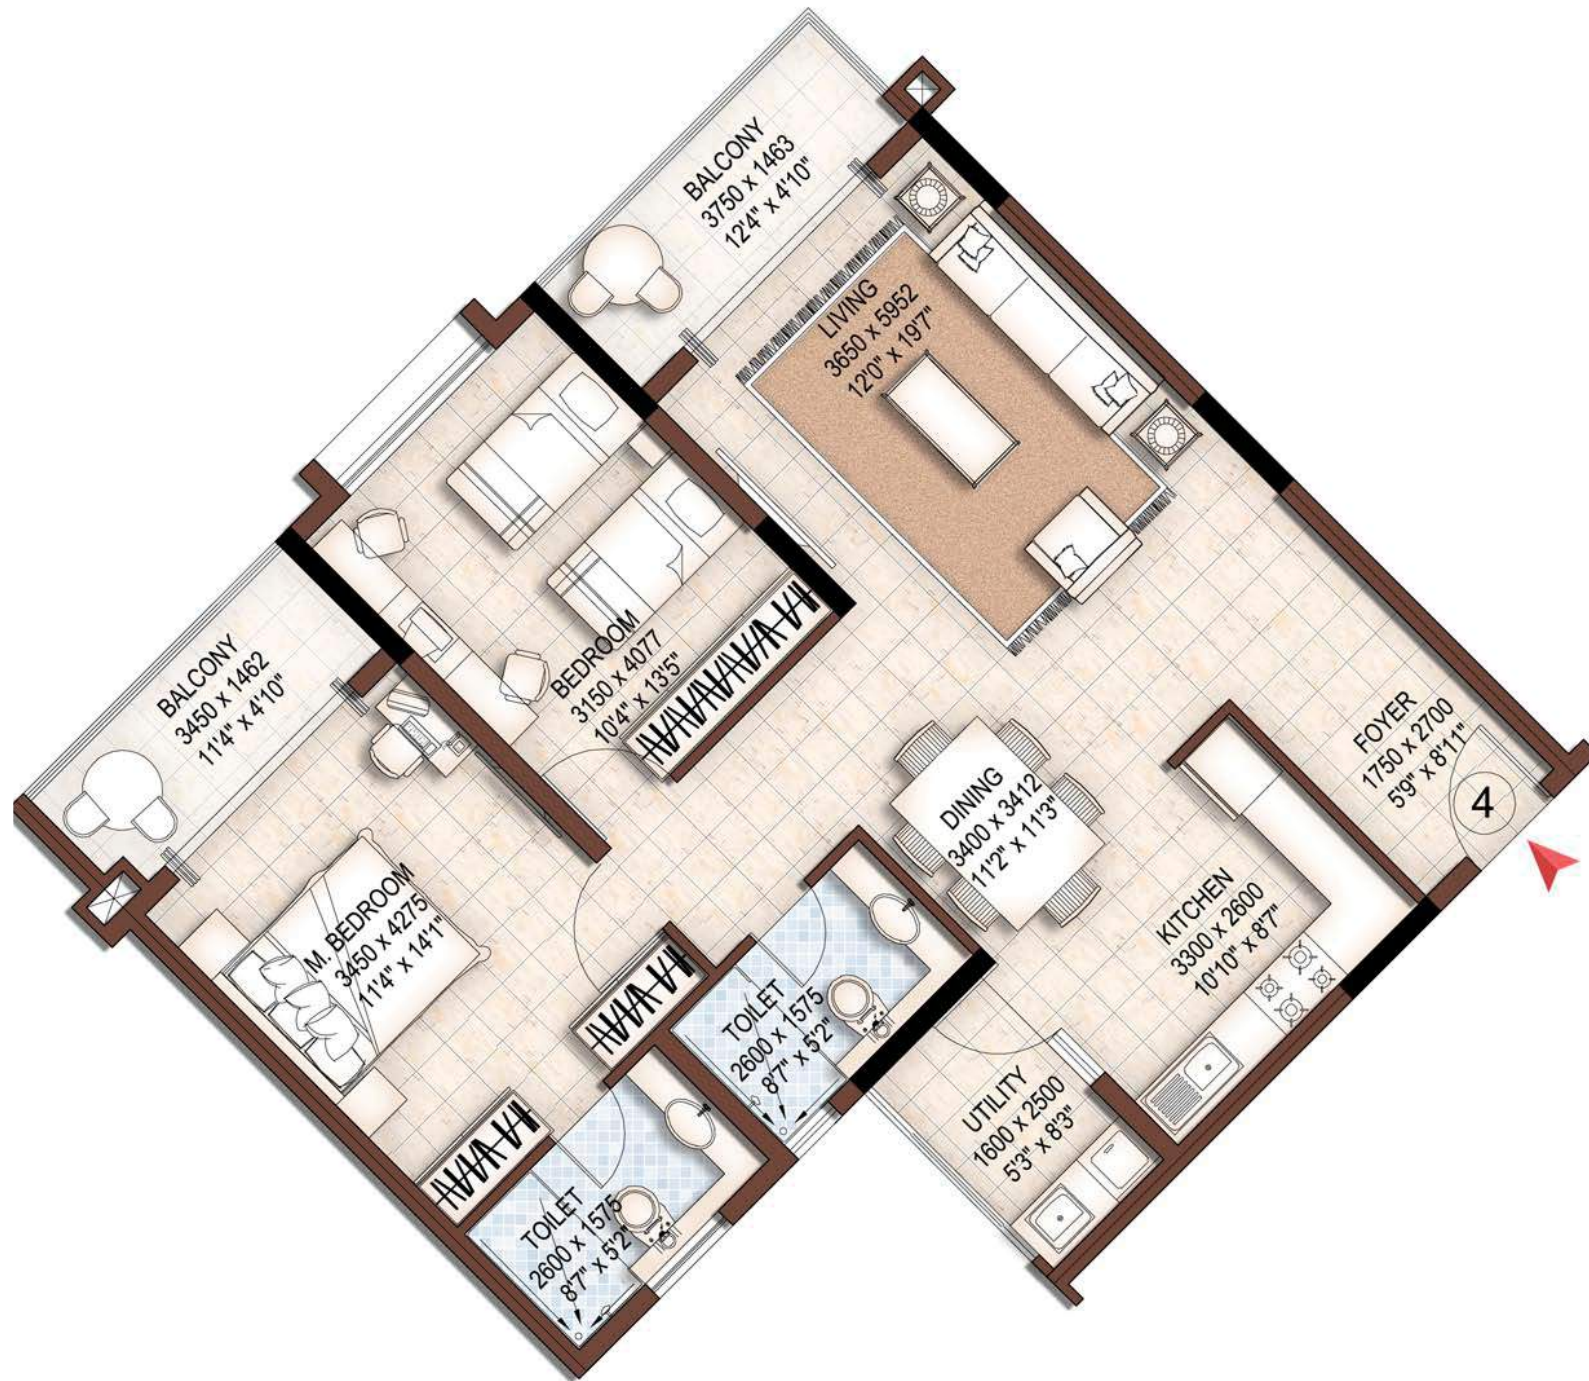

KEY PLAN

3-BEDROOM UNIT

3 BEDROOMS + 3 TOILETS

SUPER BUILT-UP AREA:

1720 SQ. FT.

TYPICAL APARTMENT NUMBERS

108, 208, 308, 408, 508, 608, 708,
808, 908, 1008, 1108, 1208, 1308

KEY PLAN

3-BEDROOM UNIT

3 BEDROOMS + 3 TOILETS

SUPER BUILT-UP AREA:

1770 SQ. FT.

TYPICAL APARTMENT NUMBERS

109, 209, 309, 409, 509, 609, 709,
809, 909, 1009, 1109, 1209, 1309

KEY PLAN

3-BEDROOM UNIT

3 BEDROOMS + 3 TOILETS

SUPER BUILT-UP AREA:

1700 SQ. FT.

TYPICAL APARTMENT NUMBERS

110, 210, 310, 410, 510, 610, 710,
810, 910, 1010, 1110, 1210, 1310

KEY PLAN

2-BEDROOM UNIT
2 BEDROOMS + 2 TOILETS

SUPER BUILT-UP AREA:
1390 SQ. FT.

112, 212, 312, 412, 512, 612, 712,
812, 912, 1012, 1112, 1212, 1312