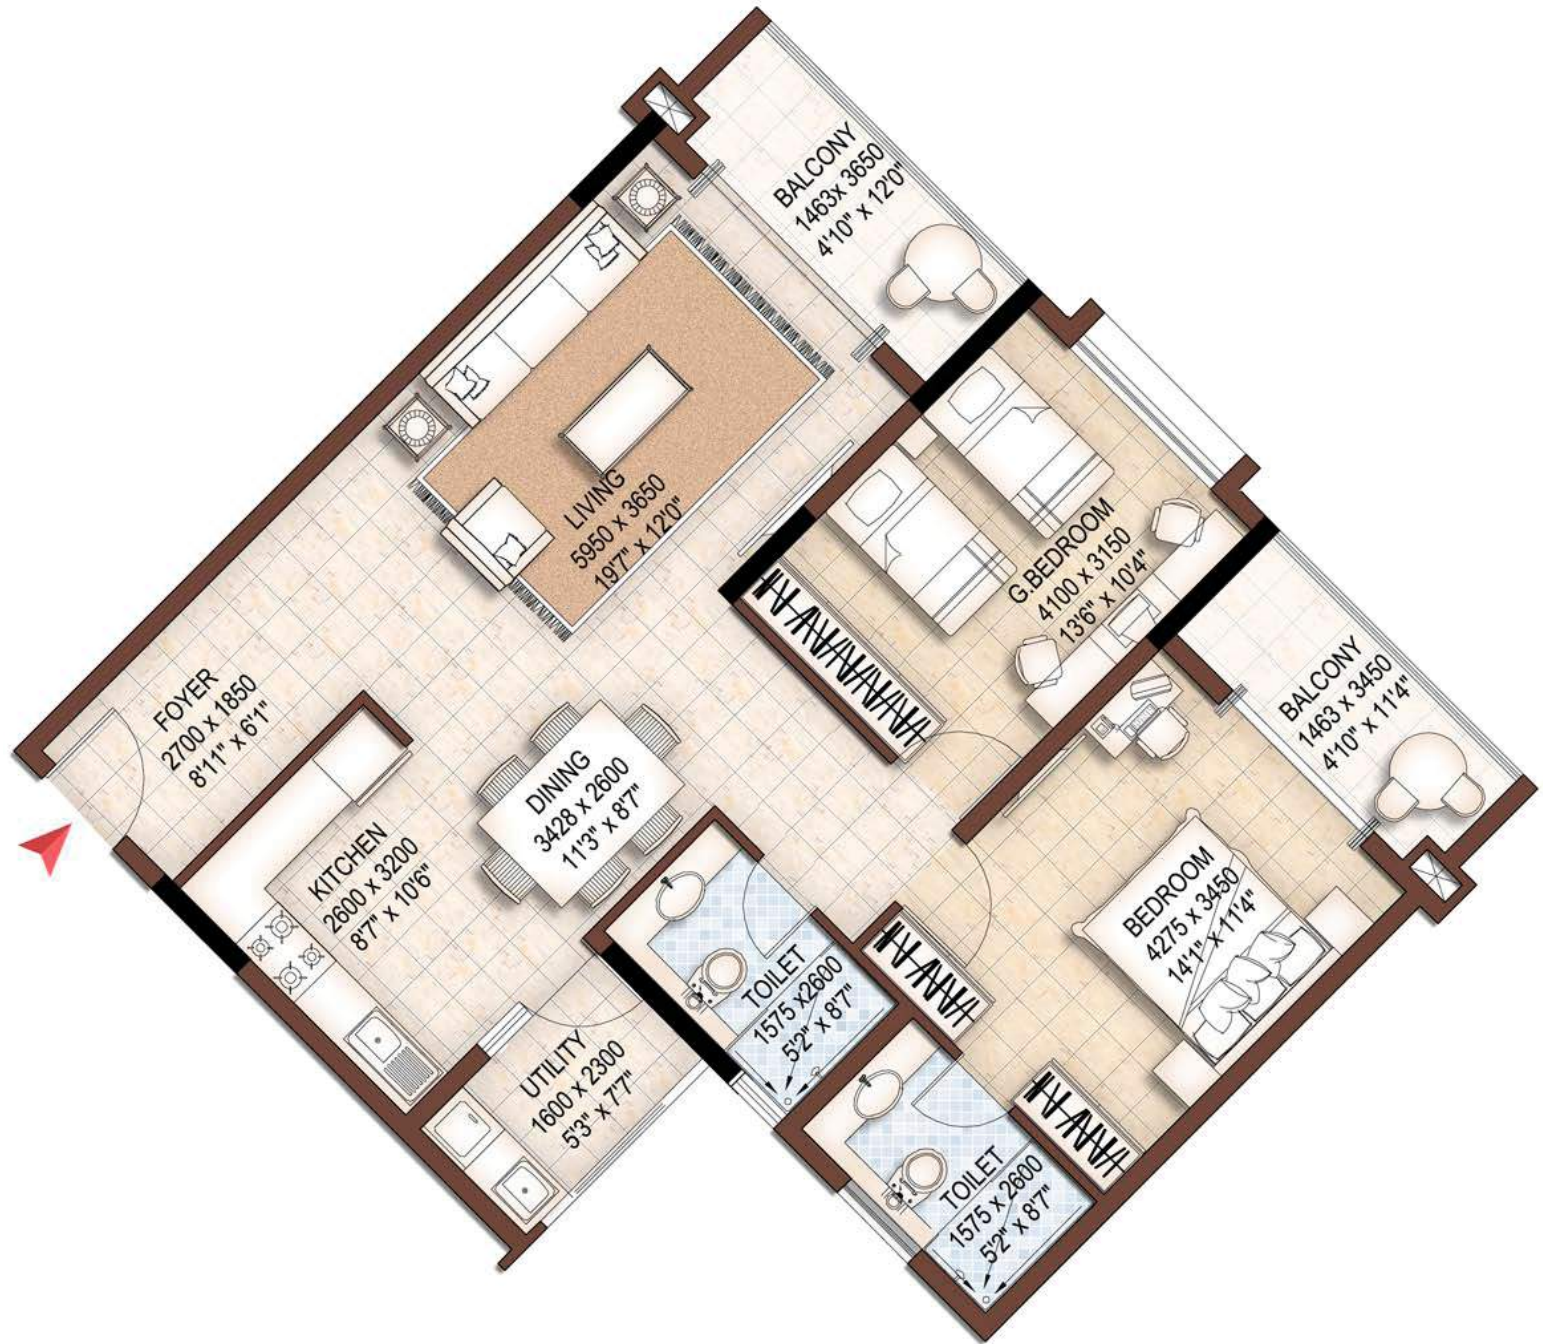

KEY PLAN

KEY PLAN

2-BEDROOM UNIT

2 BEDROOMS + 2 TOILETS

SUPER BUILT-UP AREA:

1430 SQ. FT.

TYPICAL APARTMENT NUMBERS

101, 201, 301, 401, 501, 601, 701,
801, 901, 1001, 1101, 1201, 1301

KEY PLAN

2-BEDROOM UNIT
2 BEDROOMS + 2 TOILETS

SUPER BUILT-UP AREA:
1390 SQ. FT.

TYPICAL APARTMENT NUMBERS
 102, 202, 302, 402, 502, 602, 702,
 802, 902, 1002, 1102, 1202, 1302

KEY PLAN

3-BEDROOM UNIT

3 BEDROOMS + 3 TOILETS

SUPER BUILT-UP AREA:

1710 SQ. FT.

TYPICAL APARTMENT NUMBERS

103, 203, 303, 403, 503, 603, 703,
803, 903, 1003, 1103, 1203, 1303

KEY PLAN

3-BEDROOM UNIT

3 BEDROOMS + 3 TOILETS

SUPER BUILT-UP AREA:

1770 SQ. FT.

TYPICAL APARTMENT NUMBERS

104, 204, 304, 404, 504, 604, 704,
804, 904, 1004, 1104, 1204, 1304

KEY PLAN

3-BEDROOM UNIT

3 BEDROOMS + 3 TOILETS

SUPER BUILT-UP AREA:

1720 SQ. FT.