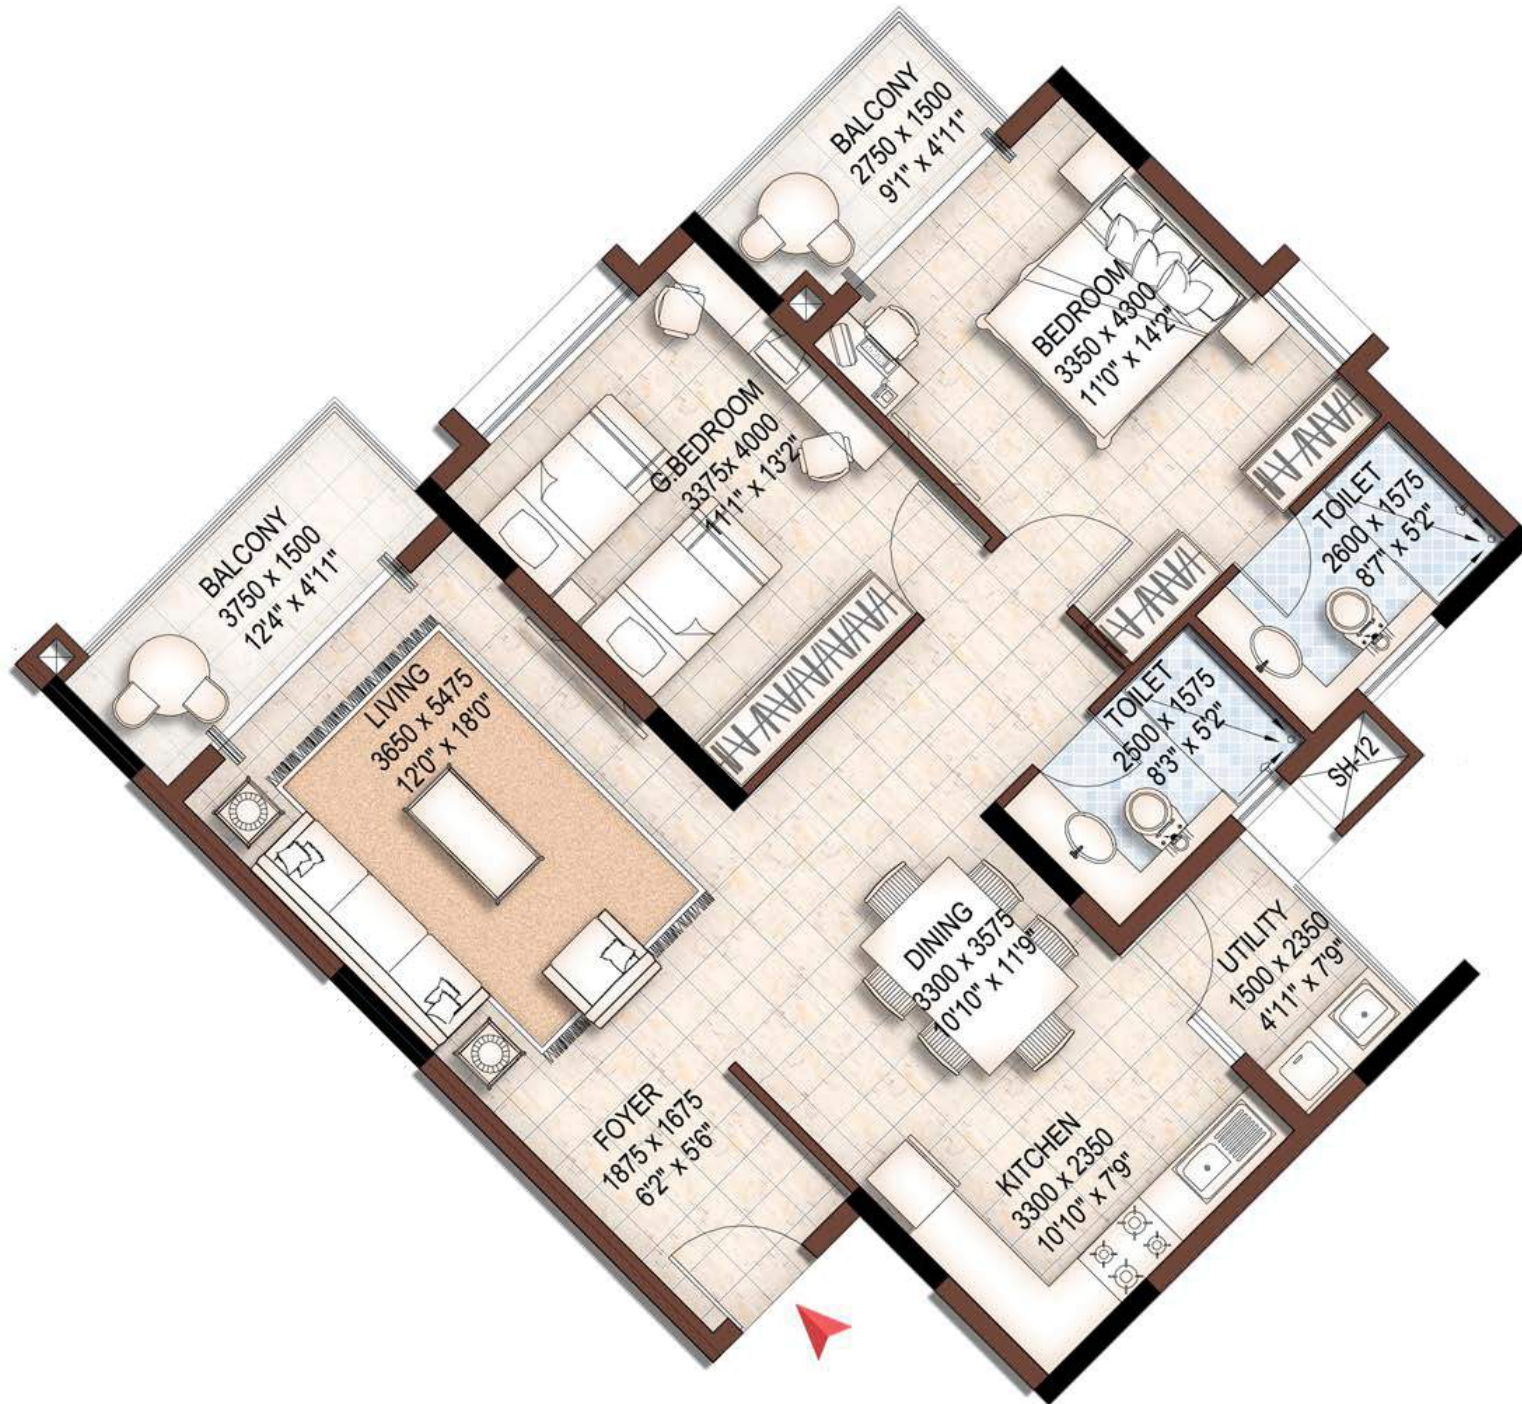

3-BEDROOM UNIT

3 BEDROOMS + 3 TOILETS

SUPER BUILT-UP AREA:

1770 SQ. FT.

TYPICAL APARTMENT NUMBERS

109, 209, 309, 409, 509, 609, 709,
809, 909, 1009, 1109, 1209, 1309

KEY PLAN

3-BEDROOM UNIT

3 BEDROOMS + 3 TOILETS

SUPER BUILT-UP AREA:

1700 SQ. FT.

TYPICAL APARTMENT NUMBERS

110, 210, 310, 410, 510, 610, 710,
810, 910, 1010, 1110, 1210, 1310

KEY PLAN

2-BEDROOM UNIT
2 BEDROOMS + 2 TOILETS

SUPER BUILT-UP AREA:
1390 SQ. FT.

TYPICAL APARTMENT NUMBERS

111, 211, 311, 411, 511, 611, 711,
 811, 911, 1011, 1111, 1211, 1311

KEY PLAN

2-BEDROOM UNIT

2 BEDROOMS + 2 TOILETS

SUPER BUILT-UP AREA:

1390 SQ. FT.

TYPICAL APARTMENT NUMBERS

112, 212, 312, 412, 512, 612, 712,
812, 912, 1012, 1112, 1212, 1312