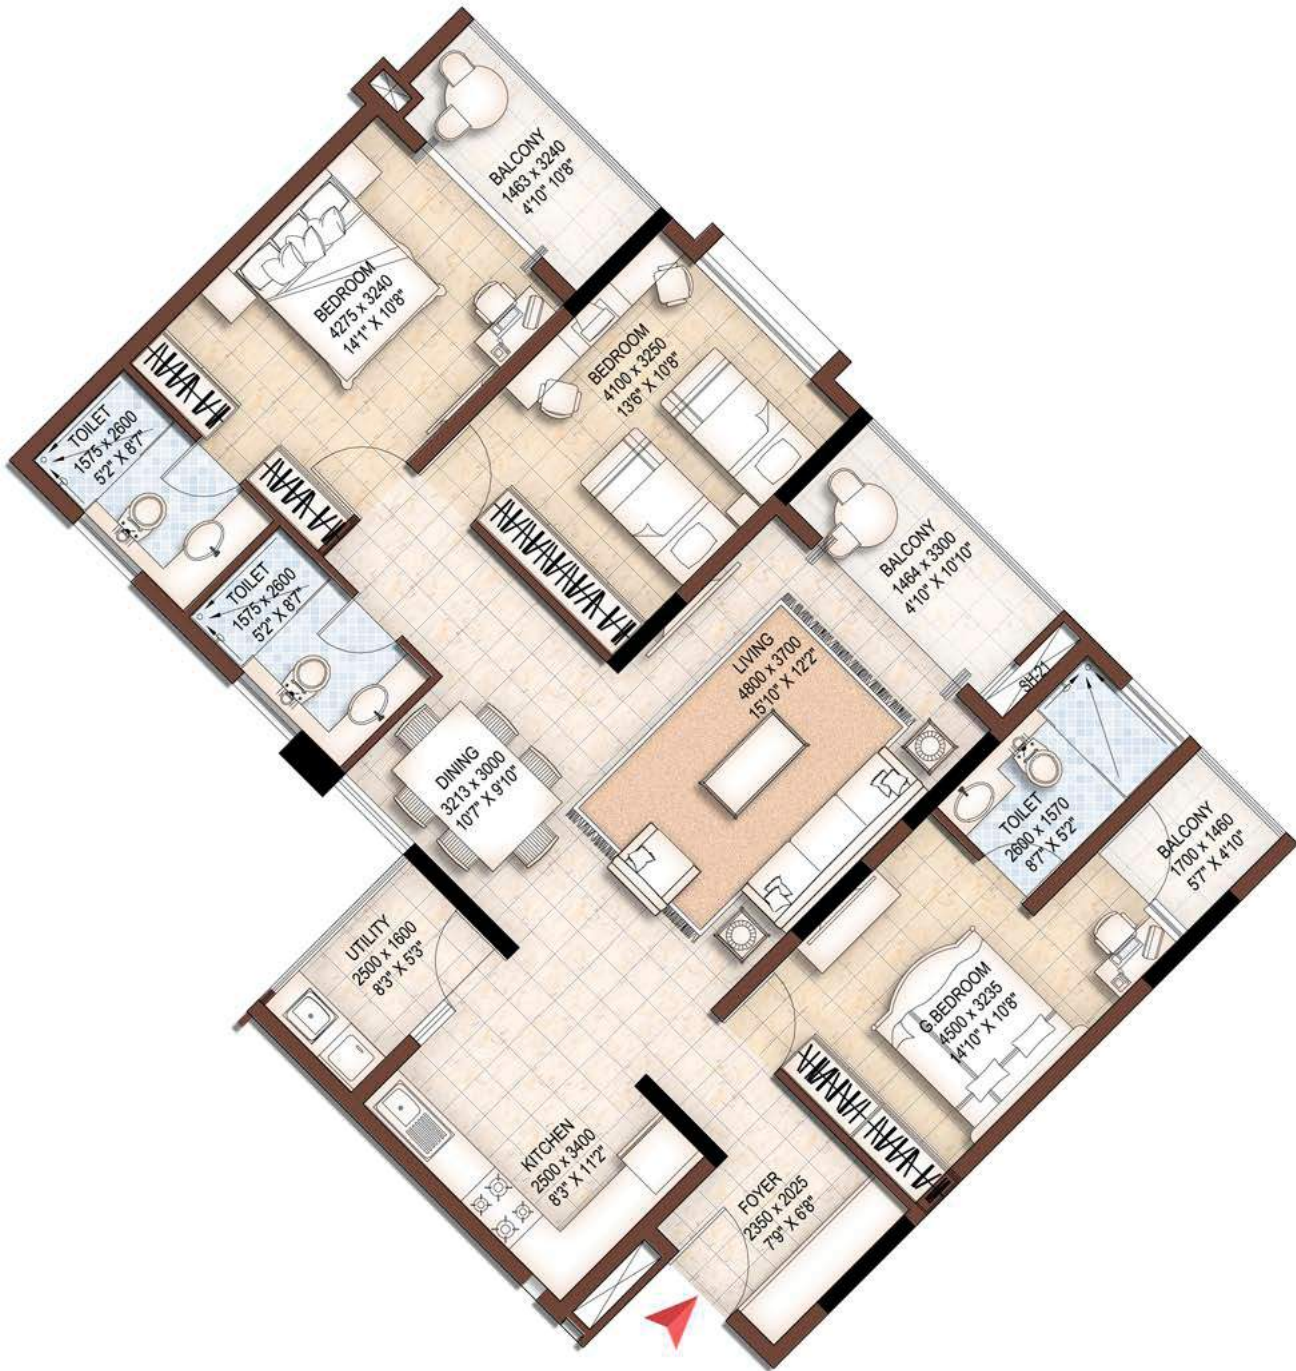

KEY PLAN

KEY PLAN

2-BEDROOM UNIT

2 BEDROOMS + 2 TOILETS

SUPER BUILT-UP AREA:

1430 SQ. FT.

TYPICAL APARTMENT NUMBERS

101, 201, 301, 401, 501, 601, 701,
801, 901, 1001, 1101, 1201, 1301

KEY PLAN

2-BEDROOM UNIT
2 BEDROOMS + 2 TOILETS

SUPER BUILT-UP AREA:
1390 SQ. FT.

TYPICAL APARTMENT NUMBERS
 102, 202, 302, 402, 502, 602, 702,
 802, 902, 1002, 1102, 1202, 1302

KEY PLAN

3-BEDROOM UNIT

3 BEDROOMS + 3 TOILETS

SUPER BUILT-UP AREA:

1710 SQ. FT.

TYPICAL APARTMENT NUMBERS

103, 203, 303, 403, 503, 603, 703,
803, 903, 1003, 1103, 1203, 1303

KEY PLAN

3-BEDROOM UNIT

3 BEDROOMS + 3 TOILETS

SUPER BUILT-UP AREA:

1770 SQ. FT.

TYPICAL APARTMENT NUMBERS

104, 204, 304, 404, 504, 604, 704,
804, 904, 1004, 1104, 1204, 1304

KEY PLAN

3-BEDROOM UNIT

3 BEDROOMS + 3 TOILETS

SUPER BUILT-UP AREA:

1720 SQ. FT.