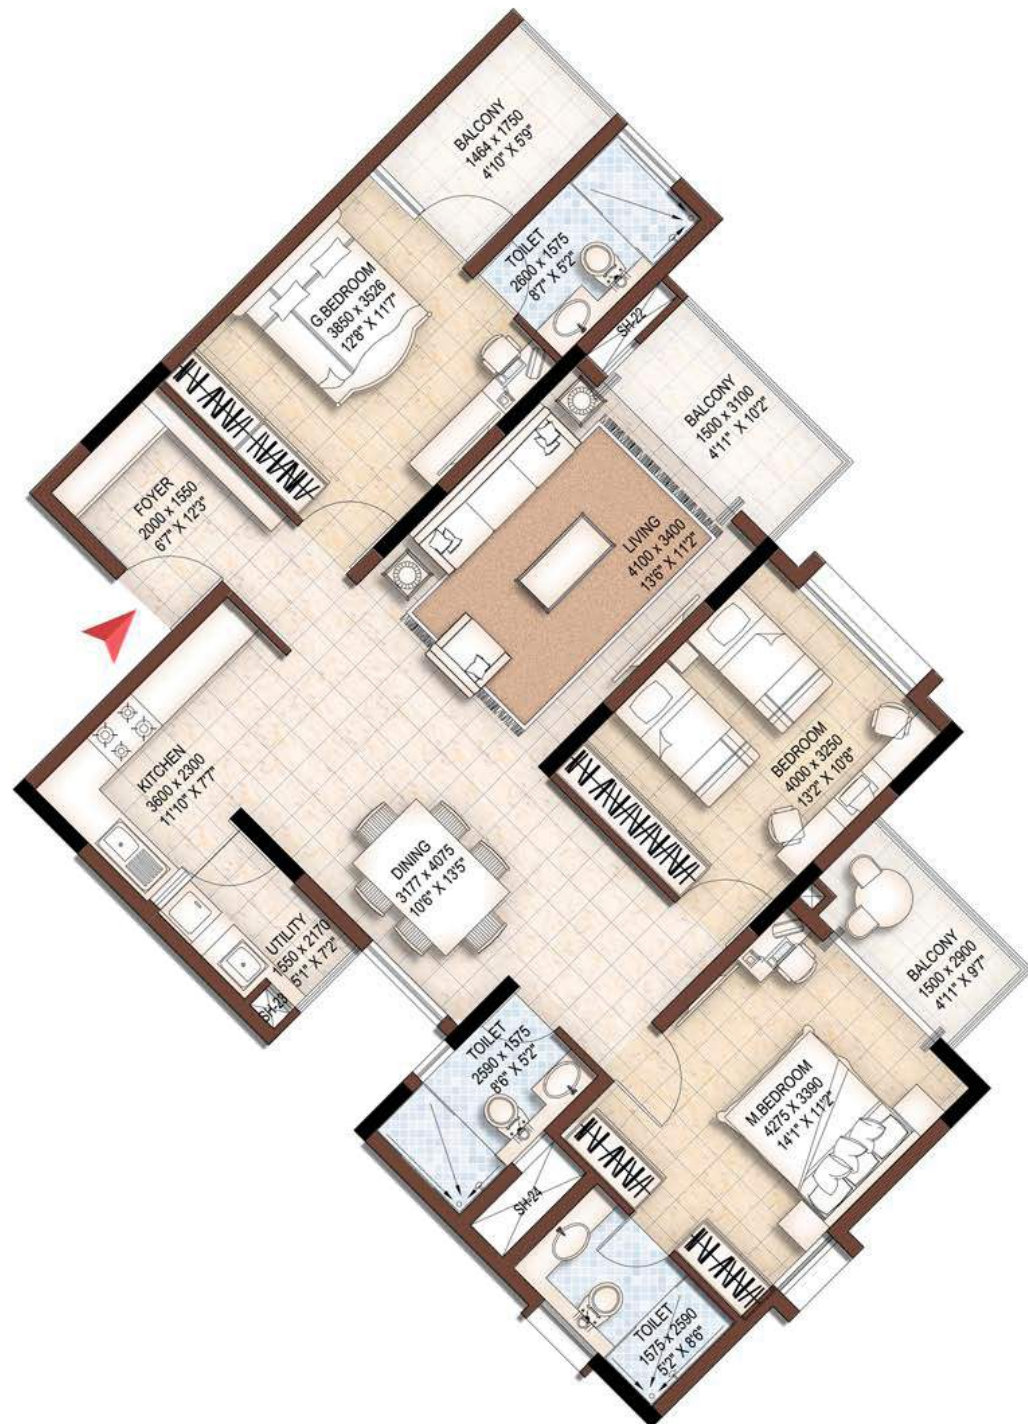

KEY PLAN

KEY PLAN

2-BEDROOM UNIT

2 BEDROOMS + 2 TOILETS

SUPER BUILT-UP AREA:

1430 SQ. FT.

TYPICAL APARTMENT NUMBERS

101, 201, 301, 401, 501, 601, 701,
801, 901, 1001, 1101, 1201, 1301

KEY PLAN

2-BEDROOM UNIT
2 BEDROOMS + 2 TOILETS

SUPER BUILT-UP AREA:
1390 SQ. FT.

TYPICAL APARTMENT NUMBERS
 102, 202, 302, 402, 502, 602, 702,
 802, 902, 1002, 1102, 1202, 1302

KEY PLAN

3-BEDROOM UNIT

3 BEDROOMS + 3 TOILETS

SUPER BUILT-UP AREA:

1710 SQ. FT.

TYPICAL APARTMENT NUMBERS

103, 203, 303, 403, 503, 603, 703,
803, 903, 1003, 1103, 1203, 1303

KEY PLAN

3-BEDROOM UNIT

3 BEDROOMS + 3 TOILETS

SUPER BUILT-UP AREA:

1770 SQ. FT.

TYPICAL APARTMENT NUMBERS

104, 204, 304, 404, 504, 604, 704,
804, 904, 1004, 1104, 1204, 1304

KEY PLAN

3-BEDROOM UNIT

3 BEDROOMS + 3 TOILETS

SUPER BUILT-UP AREA:

1720 SQ. FT.