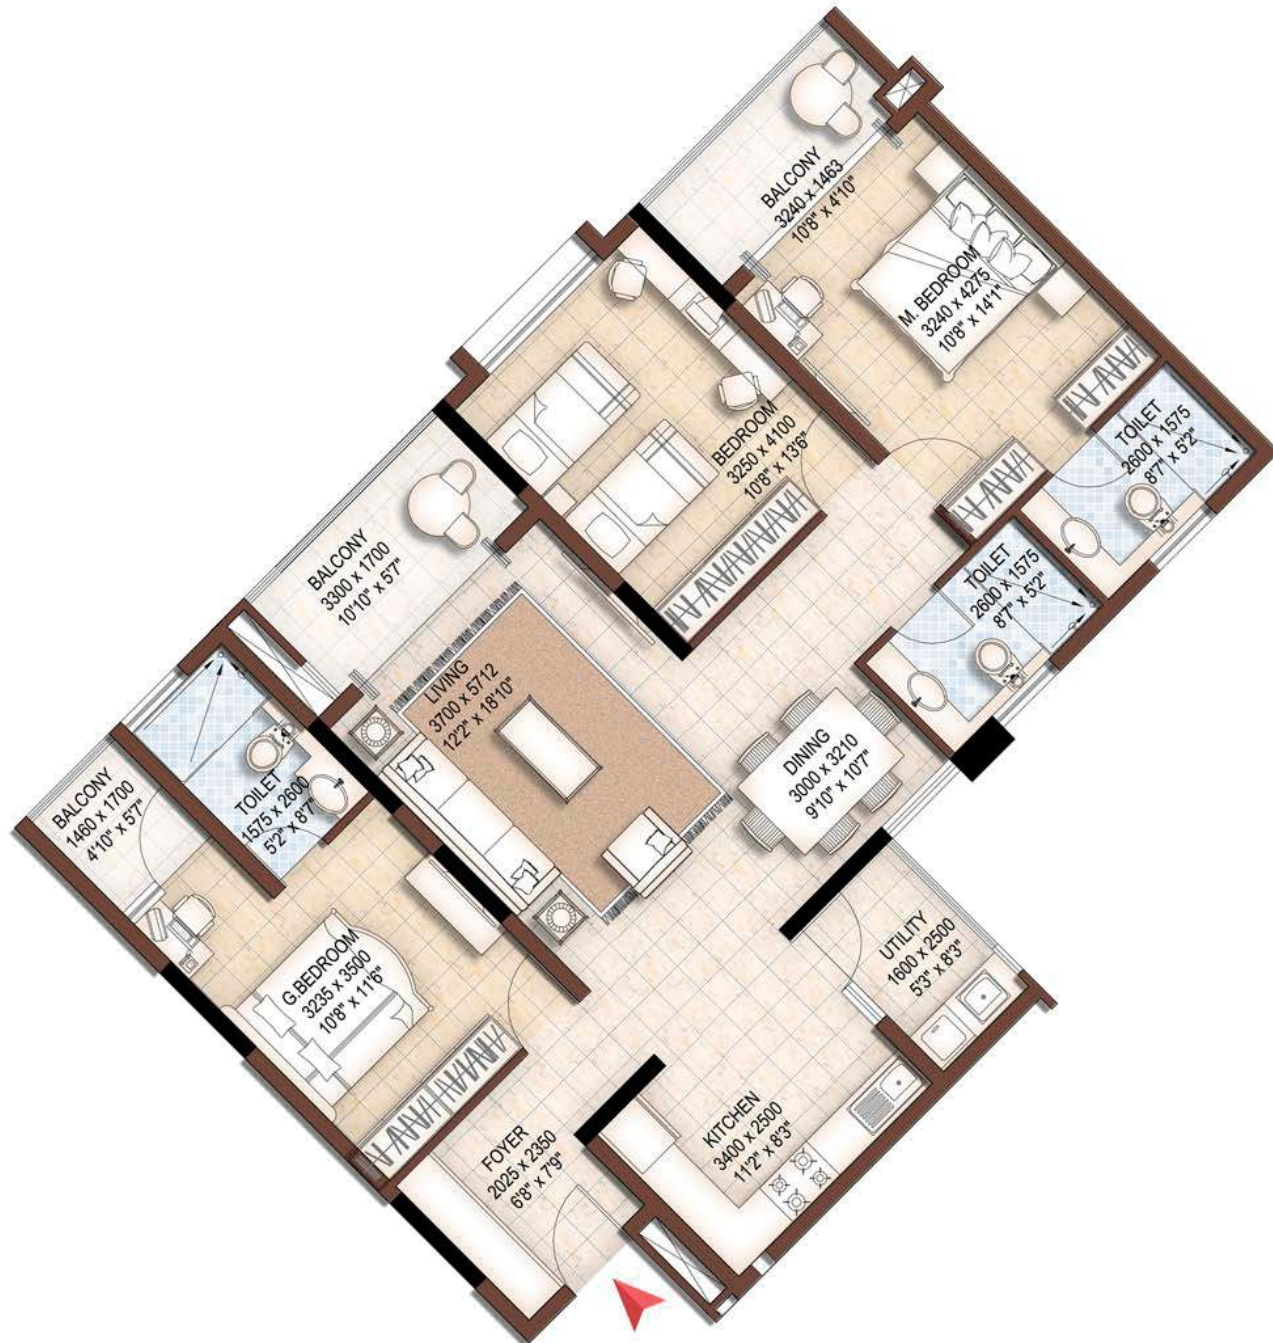

KEY PLAN

3-BEDROOM UNIT

3 BEDROOMS + 3 TOILETS

SUPER BUILT-UP AREA:

1720 SQ. FT.

TYPICAL APARTMENT NUMBERS

108, 208, 308, 408, 508, 608, 708,
808, 908, 1008, 1108, 1208, 1308

KEY PLAN

3-BEDROOM UNIT

3 BEDROOMS + 3 TOILETS

SUPER BUILT-UP AREA:

1770 SQ. FT.

TYPICAL APARTMENT NUMBERS

109, 209, 309, 409, 509, 609, 709,
809, 909, 1009, 1109, 1209, 1309

KEY PLAN

3-BEDROOM UNIT

3 BEDROOMS + 3 TOILETS

SUPER BUILT-UP AREA:

1700 SQ. FT.

TYPICAL APARTMENT NUMBERS

110, 210, 310, 410, 510, 610, 710,
810, 910, 1010, 1110, 1210, 1310

KEY PLAN

2-BEDROOM UNIT
2 BEDROOMS + 2 TOILETS

SUPER BUILT-UP AREA:
1390 SQ. FT.

112, 212, 312, 412, 512, 612, 712,
812, 912, 1012, 1112, 1212, 1312