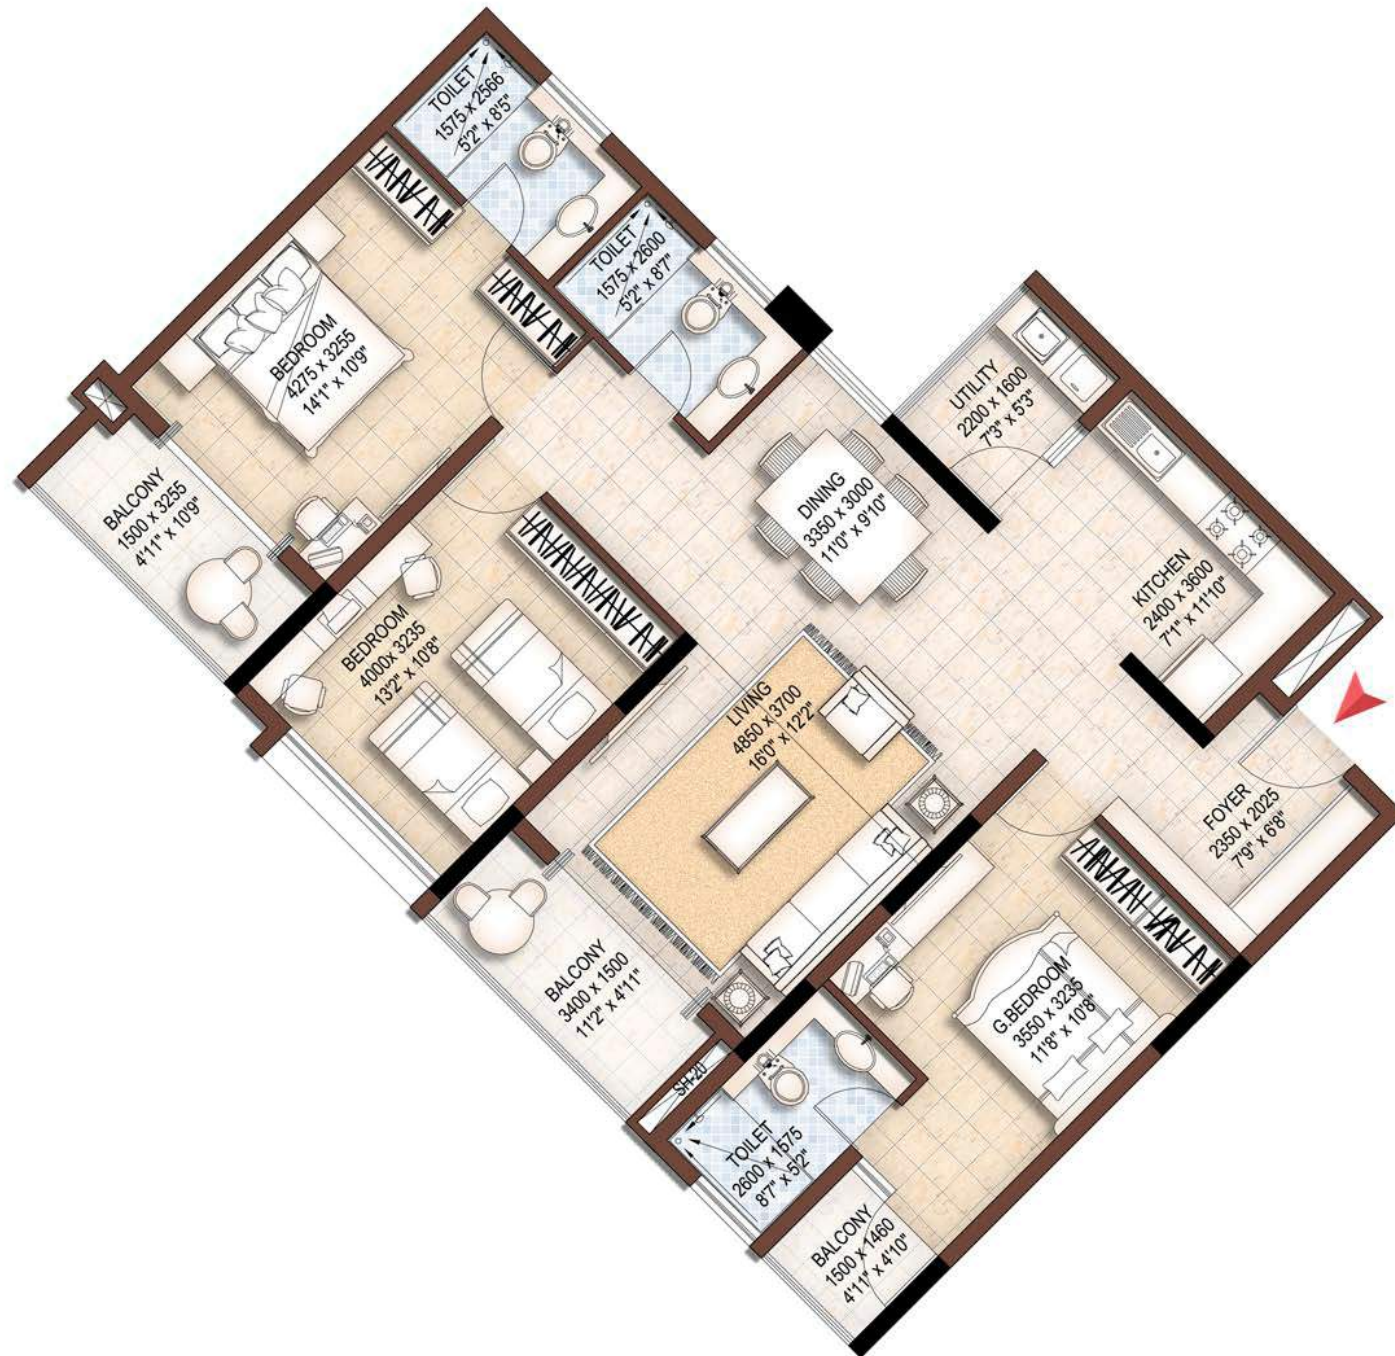

KEY PLAN

KEY PLAN

2-BEDROOM UNIT

2 BEDROOMS + 2 TOILETS

SUPER BUILT-UP AREA:

1430 SQ. FT.

TYPICAL APARTMENT NUMBERS

101, 201, 301, 401, 501, 601, 701,
801, 901, 1001, 1101, 1201, 1301

KEY PLAN

2-BEDROOM UNIT
2 BEDROOMS + 2 TOILETS

SUPER BUILT-UP AREA:
1390 SQ. FT.

TYPICAL APARTMENT NUMBERS
 102, 202, 302, 402, 502, 602, 702,
 802, 902, 1002, 1102, 1202, 1302

KEY PLAN

3-BEDROOM UNIT

3 BEDROOMS + 3 TOILETS

SUPER BUILT-UP AREA:

1710 SQ. FT.

TYPICAL APARTMENT NUMBERS

103, 203, 303, 403, 503, 603, 703,
803, 903, 1003, 1103, 1203, 1303

KEY PLAN

3-BEDROOM UNIT

3 BEDROOMS + 3 TOILETS

SUPER BUILT-UP AREA:

1770 SQ. FT.

TYPICAL APARTMENT NUMBERS

104, 204, 304, 404, 504, 604, 704,
804, 904, 1004, 1104, 1204, 1304

KEY PLAN

3-BEDROOM UNIT

3 BEDROOMS + 3 TOILETS

SUPER BUILT-UP AREA:

1720 SQ. FT.