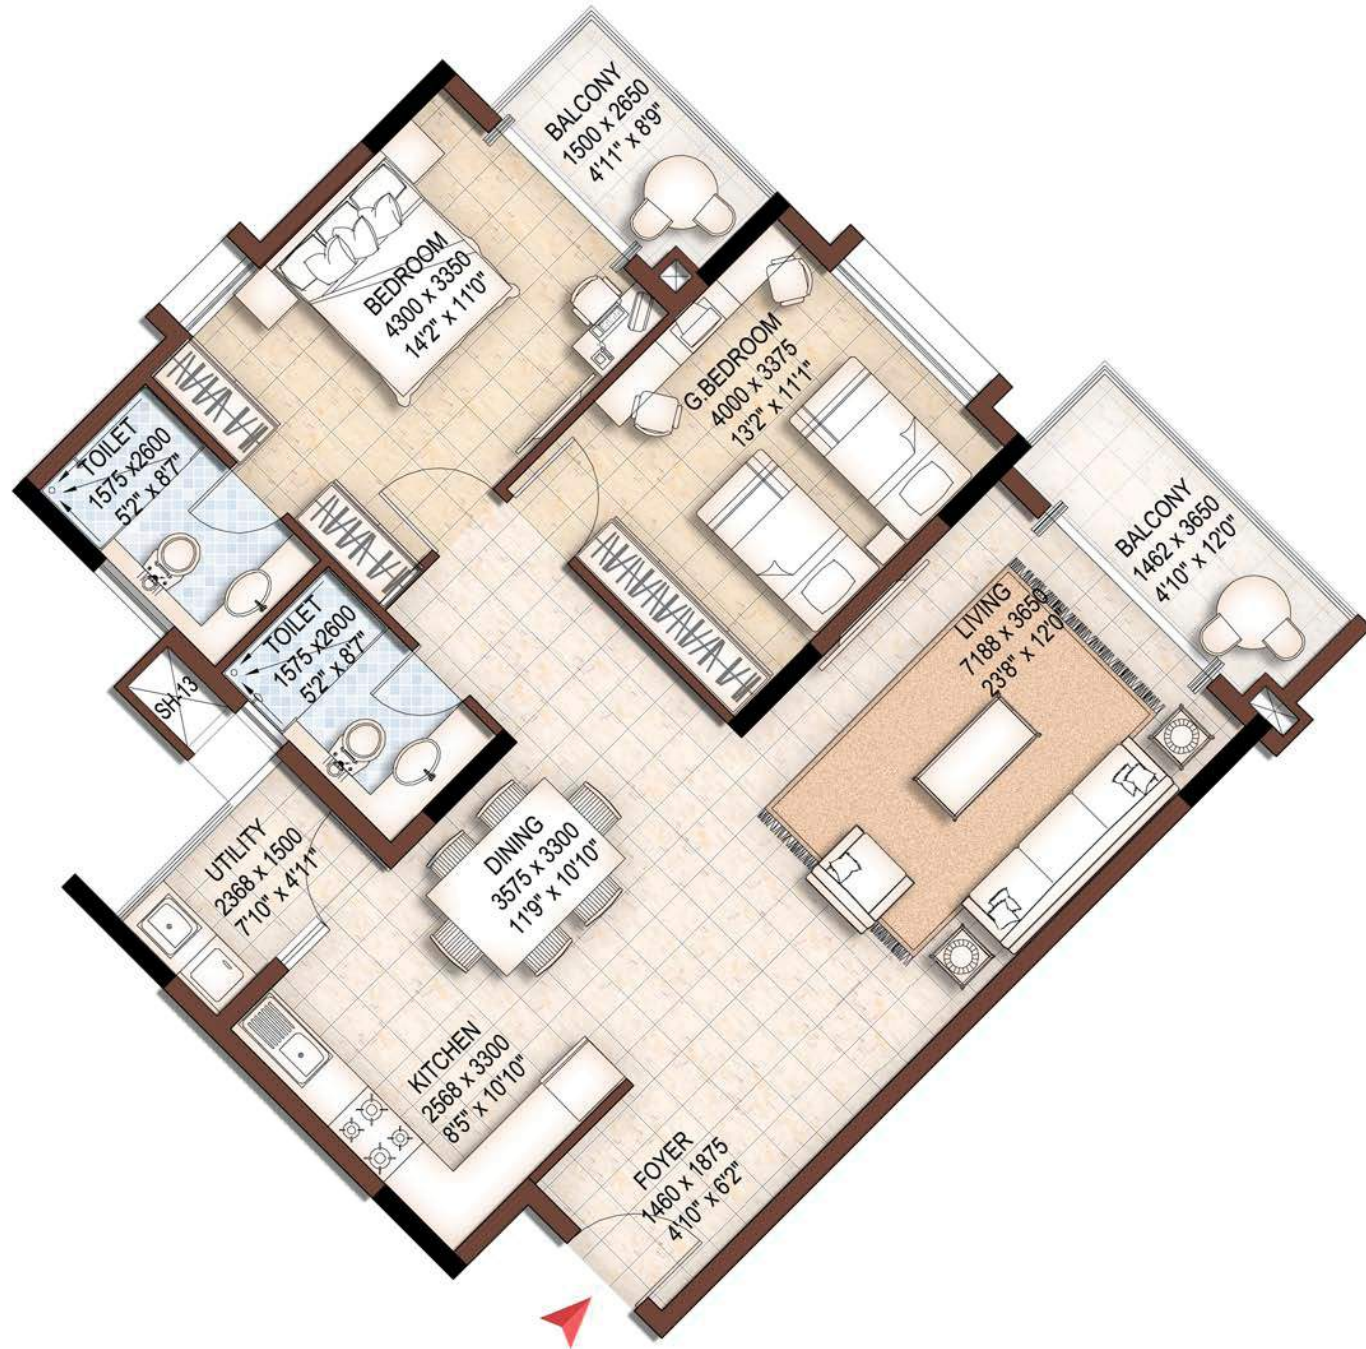

KEY PLAN

KEY PLAN

2-BEDROOM UNIT

2 BEDROOMS + 2 TOILETS

SUPER BUILT-UP AREA:

1430 SQ. FT.

TYPICAL APARTMENT NUMBERS

101, 201, 301, 401, 501, 601, 701,
801, 901, 1001, 1101, 1201, 1301

KEY PLAN

2-BEDROOM UNIT
2 BEDROOMS + 2 TOILETS

SUPER BUILT-UP AREA:
1390 SQ. FT.

TYPICAL APARTMENT NUMBERS
 102, 202, 302, 402, 502, 602, 702,
 802, 902, 1002, 1102, 1202, 1302

KEY PLAN

3-BEDROOM UNIT

3 BEDROOMS + 3 TOILETS

SUPER BUILT-UP AREA:

1710 SQ. FT.

TYPICAL APARTMENT NUMBERS

103, 203, 303, 403, 503, 603, 703,
803, 903, 1003, 1103, 1203, 1303

KEY PLAN

3-BEDROOM UNIT

3 BEDROOMS + 3 TOILETS

SUPER BUILT-UP AREA:

1770 SQ. FT.

TYPICAL APARTMENT NUMBERS

104, 204, 304, 404, 504, 604, 704,
804, 904, 1004, 1104, 1204, 1304

KEY PLAN

3-BEDROOM UNIT

3 BEDROOMS + 3 TOILETS

SUPER BUILT-UP AREA:

1720 SQ. FT.