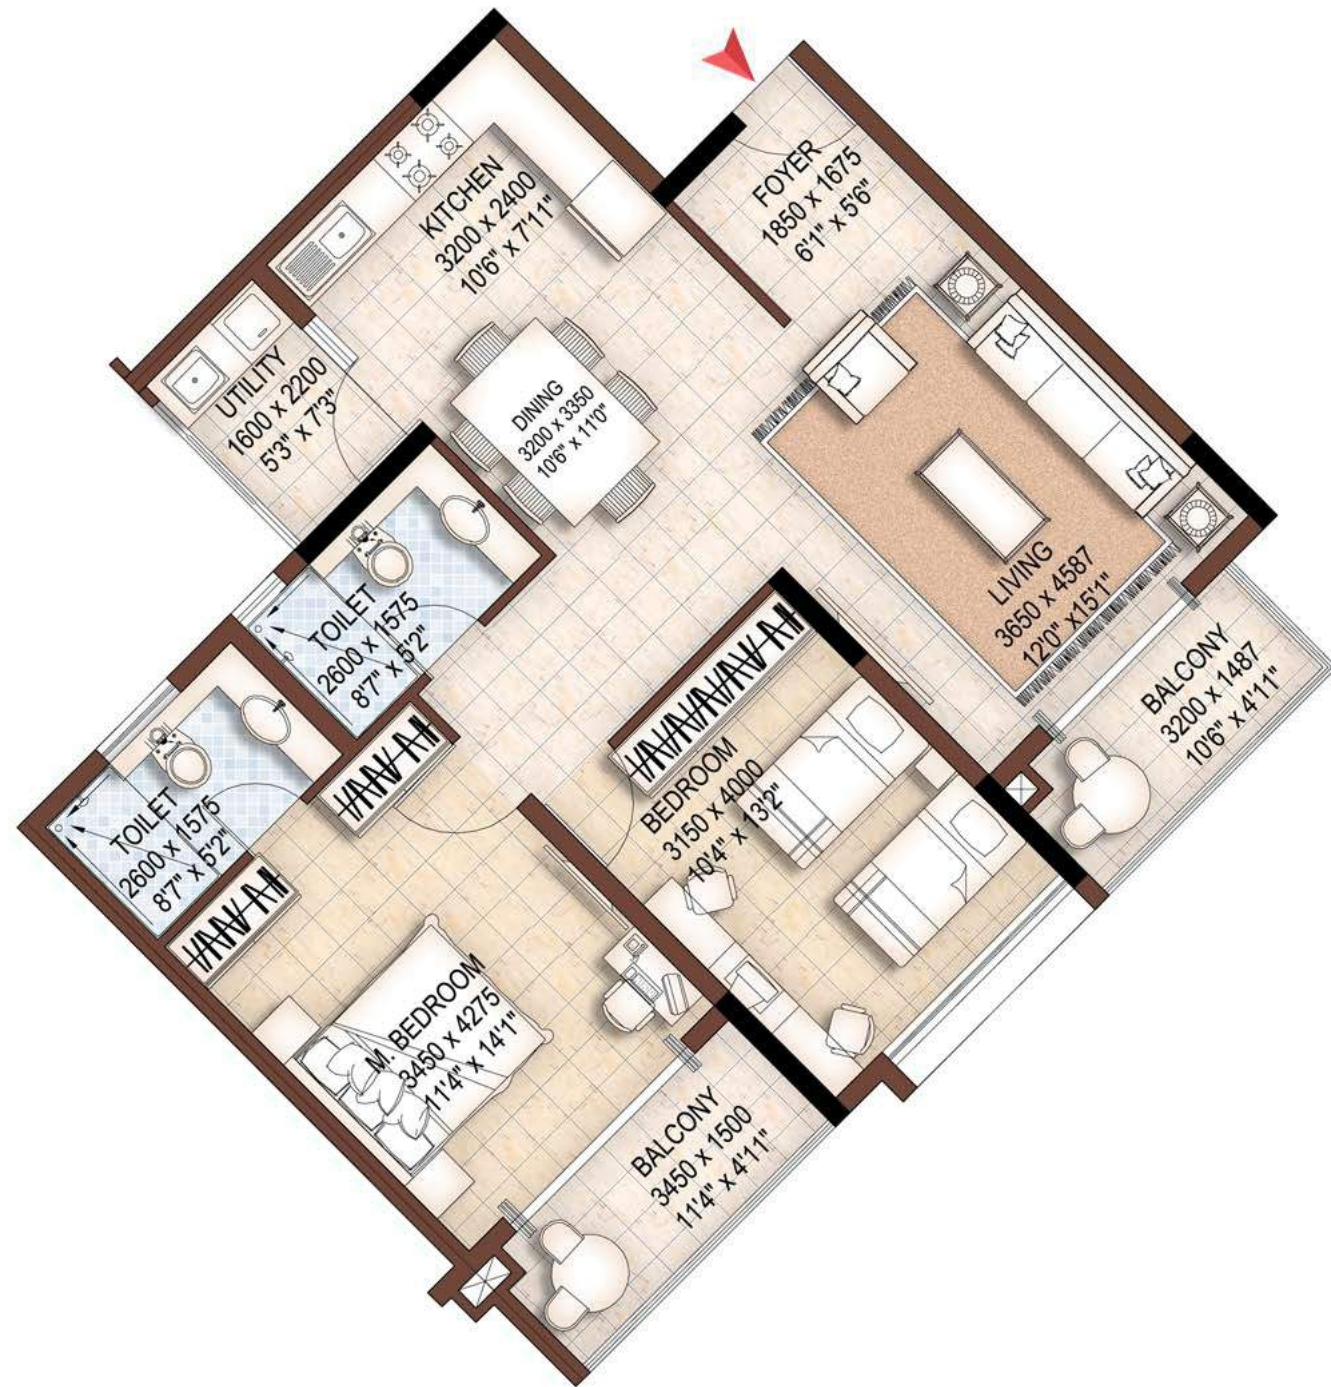

SUPER BUILT-UP AREA:

1710 SQ. FT.

TYPICAL APARTMENT NUMBERS

103, 203, 303, 403, 503, 603, 703,
803, 903, 1003, 1103, 1203, 1303

KEY PLAN

3-BEDROOM UNIT

3 BEDROOMS + 3 TOILETS

SUPER BUILT-UP AREA:

1770 SQ. FT.

TYPICAL APARTMENT NUMBERS

104, 204, 304, 404, 504, 604, 704,
804, 904, 1004, 1104, 1204, 1304

KEY PLAN

3-BEDROOM UNIT

3 BEDROOMS + 3 TOILETS

SUPER BUILT-UP AREA:

1720 SQ. FT.

TYPICAL APARTMENT NUMBERS

105, 205, 305, 405, 505, 605, 705,
805, 905, 1005, 1105, 1205, 1305

KEY PLAN

2-BEDROOM UNIT

2 BEDROOMS + 2 TOILETS

SUPER BUILT-UP AREA:

1310 SQ. FT.

TYPICAL APARTMENT NUMBERS

106, 206, 306, 406, 506, 606, 706,
806, 906, 1006, 1106, 1206, 1306

KEY PLAN

2-BEDROOM UNIT

2 BEDROOMS + 2 TOILETS

SUPER BUILT-UP AREA:

1330 SQ. FT.

TYPICAL APARTMENT NUMBERS

107, 207, 307, 407, 507, 607, 707,
807, 907, 1007, 1107, 1207, 1307