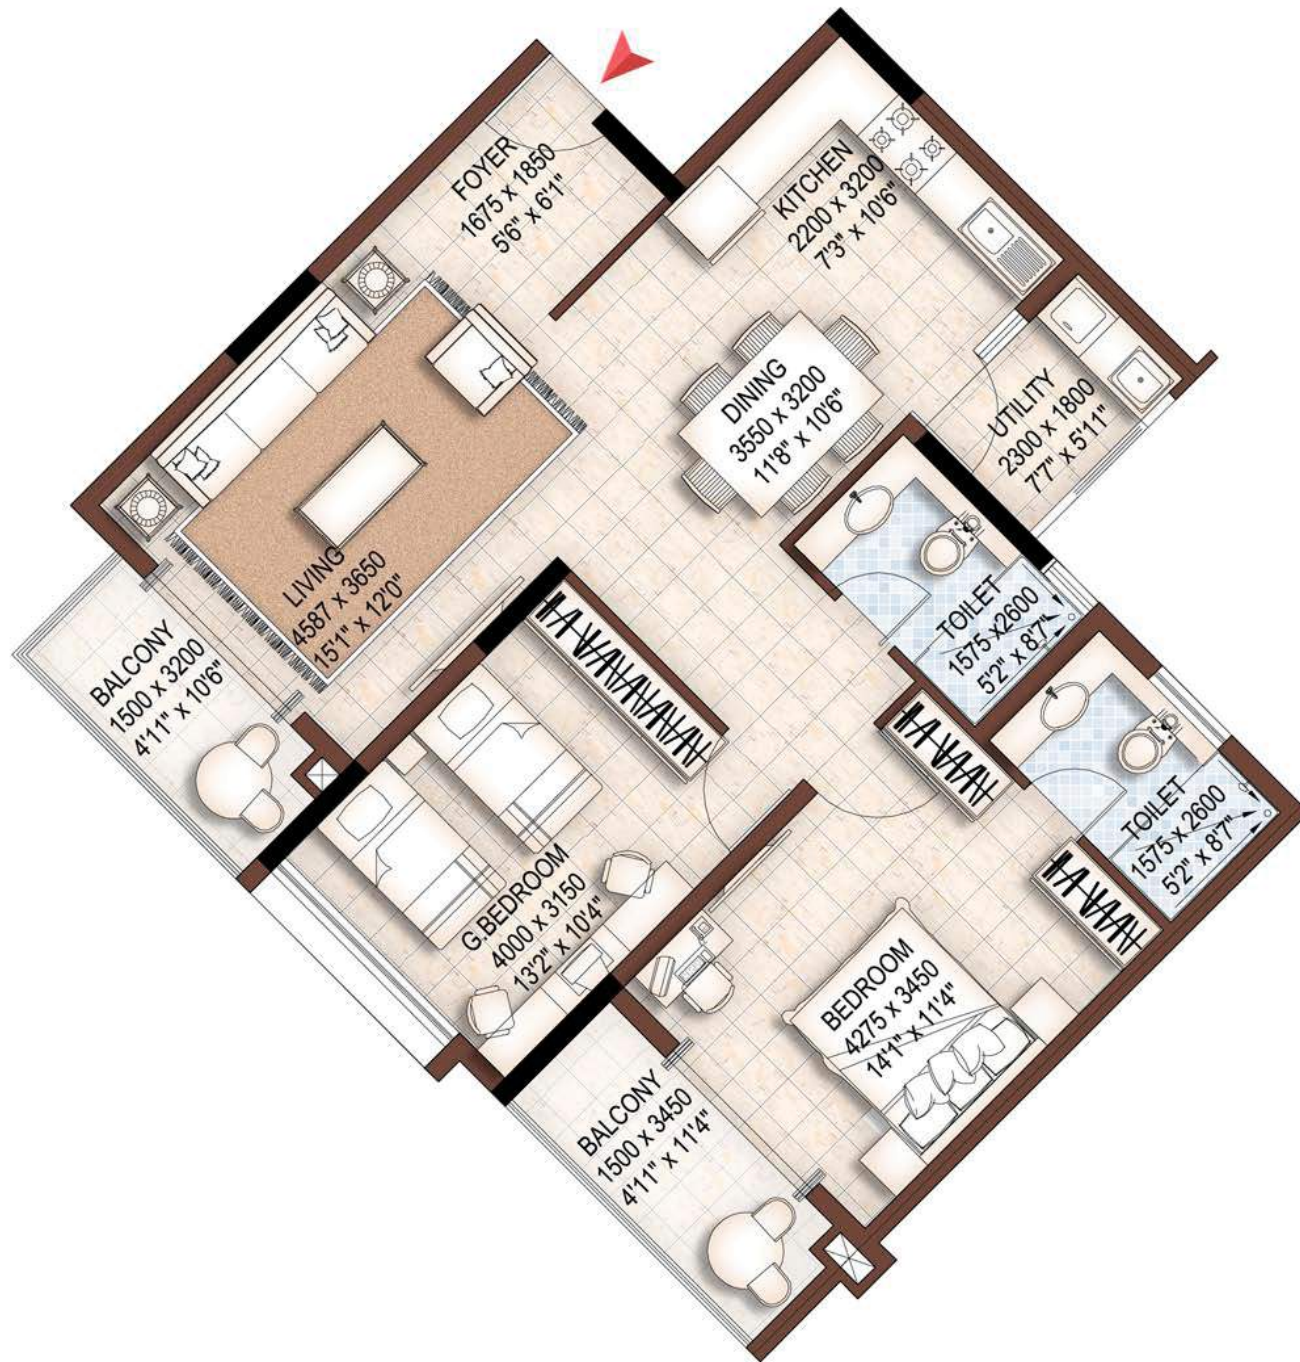

KEY PLAN

KEY PLAN

2-BEDROOM UNIT

2 BEDROOMS + 2 TOILETS

SUPER BUILT-UP AREA:

1430 SQ. FT.

TYPICAL APARTMENT NUMBERS

101, 201, 301, 401, 501, 601, 701,
801, 901, 1001, 1101, 1201, 1301

SUPER BUILT-UP AREA:

1710 SQ. FT.

TYPICAL APARTMENT NUMBERS

103, 203, 303, 403, 503, 603, 703,
803, 903, 1003, 1103, 1203, 1303

KEY PLAN

3-BEDROOM UNIT

3 BEDROOMS + 3 TOILETS

SUPER BUILT-UP AREA:

1770 SQ. FT.

TYPICAL APARTMENT NUMBERS

104, 204, 304, 404, 504, 604, 704,
804, 904, 1004, 1104, 1204, 1304

KEY PLAN

3-BEDROOM UNIT

3 BEDROOMS + 3 TOILETS

SUPER BUILT-UP AREA:

1720 SQ. FT.

TYPICAL APARTMENT NUMBERS

105, 205, 305, 405, 505, 605, 705,
805, 905, 1005, 1105, 1205, 1305

KEY PLAN

2-BEDROOM UNIT

2 BEDROOMS + 2 TOILETS

SUPER BUILT-UP AREA:

1310 SQ. FT.

TYPICAL APARTMENT NUMBERS